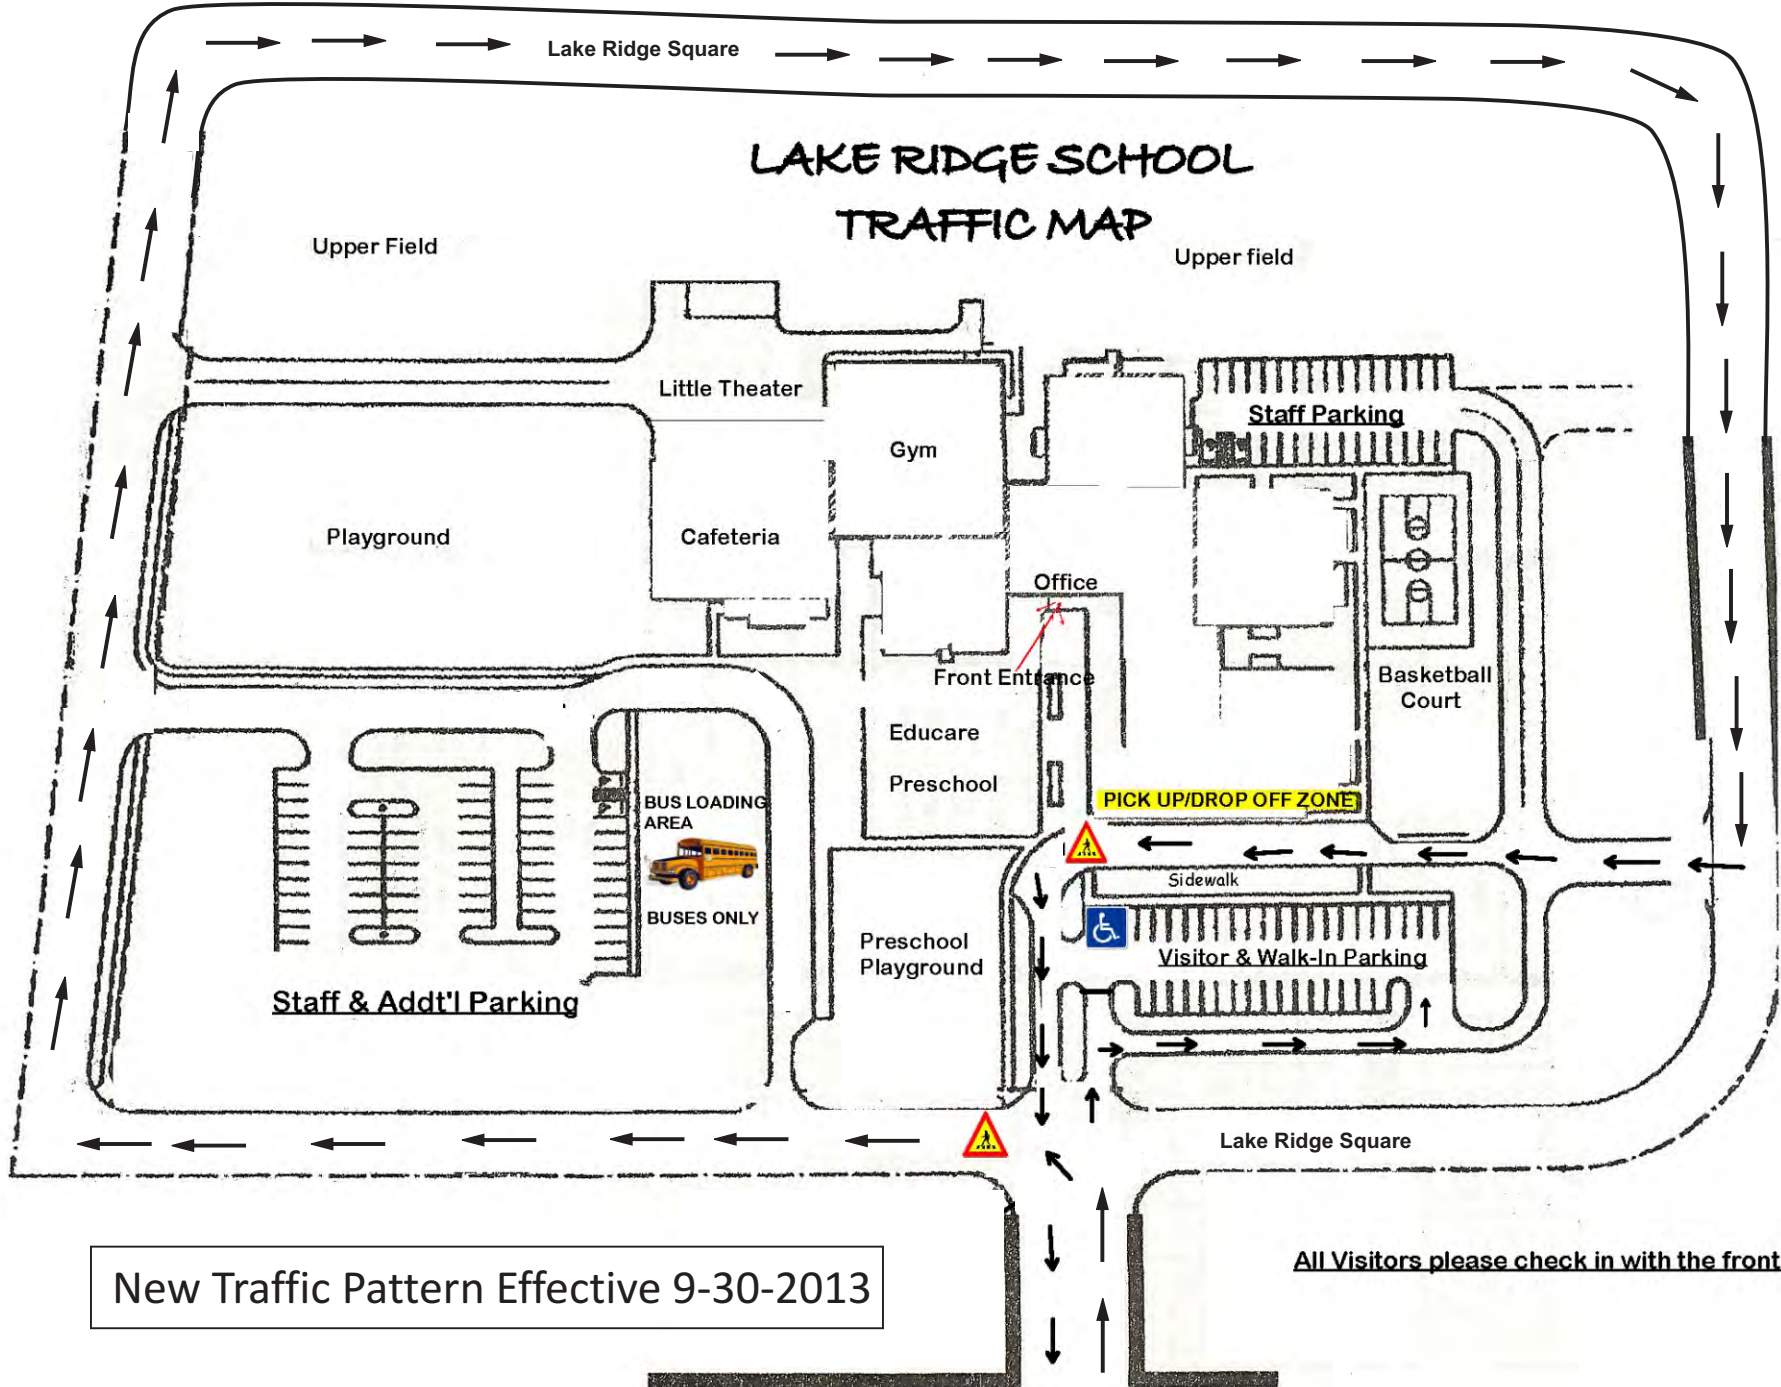

# LAKE RIDGE SCHOOL TRAFFIC MAP

New Traffic Pattern Effective 9-30-2013

All Visitors please check in with the front office!

Carroll Creek Road